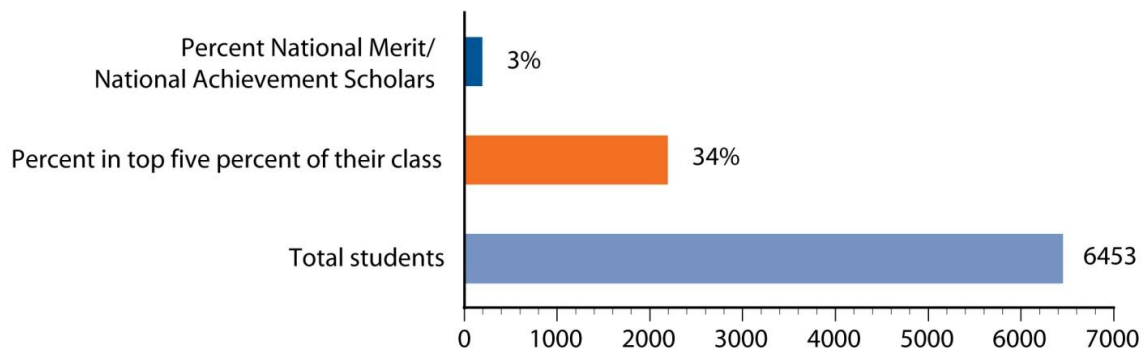

Fall 2011 Entering Students

Average GPA: 4.19 on a 4.0 scale
Average SAT: 1876 on a 2400 point scale

UF had over 29,000 applicants for fall 2011, with entering students as accomplished as ever.